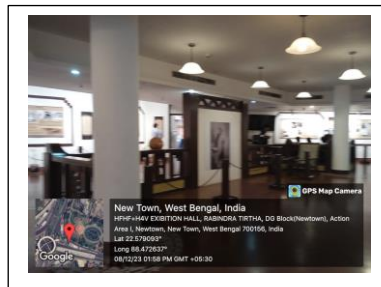

HARIMOHAN GHOSE COLLEGE

J-206 & 208A, PAHARPUR ROAD, GARDEN REACH, KOLKATA-700024

Website: harimohanghosecollegekol24.ac.in e-mail : phmgcollege@gmai.com

Ref. No.....

Date .....

B. Prasad
Principal
Harimohan Ghose College
J206 & 208A, Paharpur Road
Kolkata-700 024